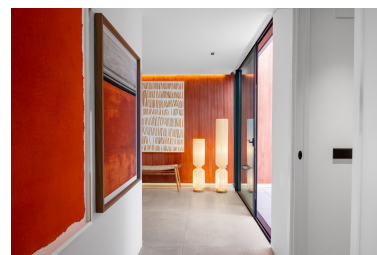

Penthouse in Sotogrande

Reference: 100800004P

Bedrooms: 4
Status: Sale

Bathrooms: 5
Property Type: Penthouse

M²: 248
Parking places: by request

Price: 2,950,000 €
Printing day : 4th June 2026

Overview: This remarkable four-bedroom penthouse in Village Verde sets a new standard for refined living in La Reserva de Sotogrande. Offering 209 m² of elegant interior space, the property is crowned by an extraordinary 346 m² wraparound terrace and solarium, complete with a private plunge pool and stylish fireplace - perfect for entertaining or relaxing in total privacy. Each generously sized bedroom features its own en-suite bathroom, alongside a guest powder room, dedicated laundry area, and private lift access. Newly built, the home leads in sustainable design with an impressive A/A Energy Certificate.

Life at Village Verde is defined by exclusivity and ease within a secure, pedestrian-friendly community. Residents have access to multiple outdoor swimming pools, a professional indoor lap pool, and a distinctive sandy-bottom pool. Wellness lies at the heart of the development, with a cutting-edge gym, spa facilities, sauna, and an elegant private gastro-bar.