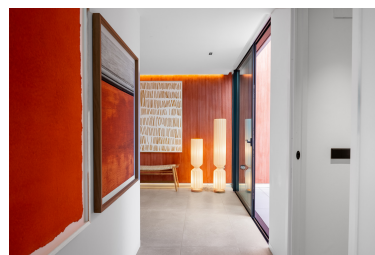

Penthouse in Sotogrande

Reference: 100800004P

Bedrooms: 4
Status: Sale

Bathrooms: 5
Property Type: Penthouse

M²: 248
Parking places: by request

Price: 2,950,000 €
Printing day : 4th June 2026

Overview: This remarkable four-bedroom penthouse in Village Verde sets a new standard for refined living in La Reserva de Sotogrande. Offering 209 m² of elegant interior space, the property is crowned by an extraordinary 346 m² wraparound terrace and solarium, complete with a private plunge pool and stylish fireplace - perfect for entertaining or relaxing in total privacy. Each generously sized bedroom features its own en-suite bathroom, alongside a guest powder room, dedicated laundry area, and private lift access. Newly built, the home leads in sustainable design with an impressive A/A Energy Certificate.

Life at Village Verde is defined by exclusivity and ease within a secure, pedestrian-friendly community. Residents have access to multiple outdoor swimming pools, a professional indoor lap pool, and a distinctive sandy-bottom pool. Wellness lies at the heart of the development, with a cutting-edge gym, spa facilities, sauna, and an elegant private gastro-bar.