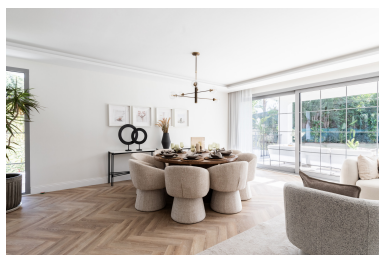

Villa in Los Arqueros, Benahavis

Reference: 145521

Bedrooms: 4
Status: Sale

Bathrooms: 4
Property Type: Villa

M²: 521
Parking places: by request

Price: 3,895,000 €
Printing day : 6th April 2026

Overview: This villa is a refined contemporary residence set within the prestigious Los Arqueros community in Benahavís. Crafted with meticulous attention to detail and finished to exceptional standards, the villa delivers sophisticated modern living framed by lush landscapes and scenic mountain views. Despite its peaceful and private atmosphere, the property is conveniently close to renowned golf courses, dining options, and the vibrant amenities of San Pedro and Marbella.

The home features a bright, open-plan layout that effortlessly blends interior and exterior living. The principal living space flows onto a generous terrace and landscaped garden, where a swimming pool and covered outdoor dining area create an ideal setting for enjoyment throughout the year. Expansive windows allow abundant natural light to fill the interiors, highlighting the villa's sleek architecture and elegant character.

Inside, the design balances timeless elegance with everyday comfort. The fully equipped kitchen showcases high-quality appliances and refined finishes, seamlessly combining practicality with style. The living and dining areas are perfectly suited for both entertaining and quiet relaxation, offering lovely views over the pool and gardens. The bedrooms are spacious and private, finished in soft neutral tones that enhance the sense of tranquility and warmth.

Outside, Villa Celina offers immaculately kept gardens, a sun-soaked pool area, and several inviting lounge spaces ideal for social gatherings or peaceful moments. This exceptional property represents a unique opportunity to acquire a modern villa in one of the Costa del Sol's most desirable and secure residential enclaves, where quality, comfort, and prime location come together seamlessly.