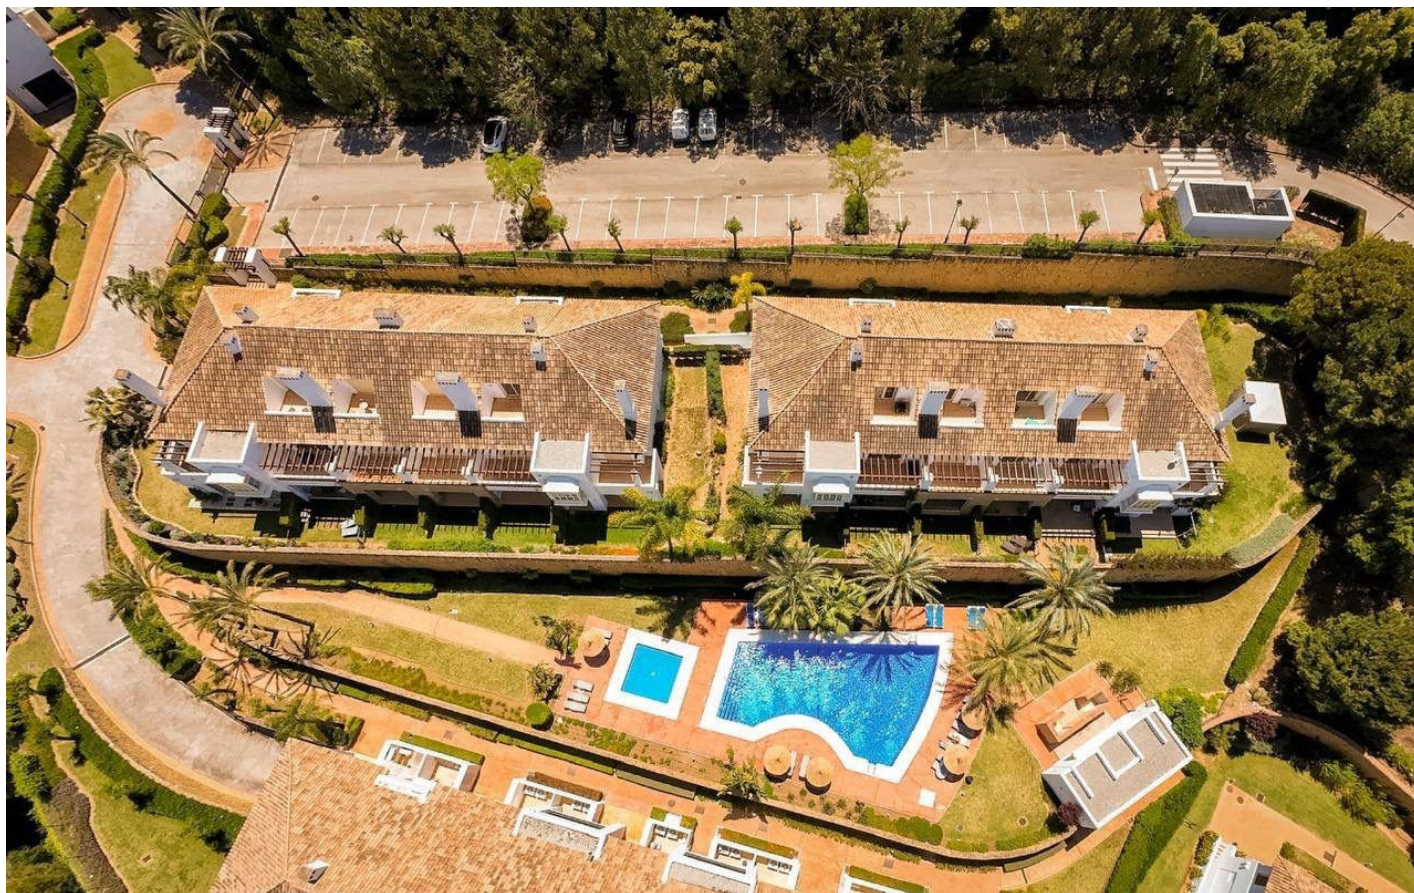

Rustic house in La Cala Golf Resort, Mijas
Costa

Reference: 36112879P

Bedrooms: 3
Status: Sale

Bathrooms: 3
Property Type: Rustic house
Parking places: by request

M²: 226

Price: 530,000 €
Printing day : 3rd June 2026

Overview: Spacious Townhouse in La Cala Golf Mijas Set in the prestigious surroundings of La Cala Golf in Mijas, this spacious townhouse offers a perfect balance of comfort, style, and location, with beautiful open views across the golf courses and natural landscape.

The home offers three well-sized bedrooms, three full bathrooms, and an additional guest toilet, making it ideal for families or hosting guests. Several terraces and balconies provide the perfect setting to enjoy the peaceful golf views, while a small private garden adds an extra outdoor space for relaxation.

Located within a gated community, residents benefit from beautifully maintained landscaped grounds and access to two swimming pools, ensuring a secure and enjoyable environment.

Additional features include a private garage and storage room, adding valuable convenience and practicality.