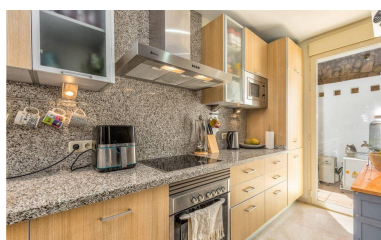

Rustic house in La Cala Golf Resort, Mijas
Costa

Reference: 36112879P

Bedrooms: 3
Status: Sale

Bathrooms: 3
Property Type: Rustic house
Parking places: by request

M²: 226

Price: 530,000 €
Printing day : 4th April 2026