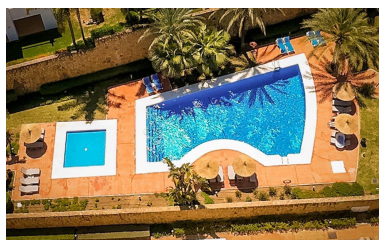

Overview: Spacious Townhouse in La Cala Golf Mijas Set in the prestigious surroundings of La Cala Golf in Mijas, this spacious townhouse offers a perfect balance of comfort, style, and location, with beautiful open views across the golf courses and natural landscape.

The home offers three well-sized bedrooms, three full bathrooms, and an additional guest toilet, making it ideal for families or hosting guests. Several terraces and balconies provide the perfect setting to enjoy the peaceful golf views, while a small private garden adds an extra outdoor space for relaxation.

Located within a gated community, residents benefit from beautifully maintained landscaped grounds and access to two swimming pools, ensuring a secure and enjoyable environment.

Additional features include a private garage and storage room, adding valuable convenience and practicality.