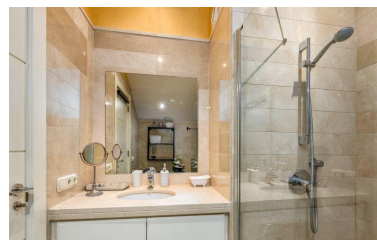

Rustic house in La Cala Golf Resort, Mijas
Costa

Reference: 36112879P

Bedrooms: 3
Status: Sale

Bathrooms: 3
Property Type: Rustic house
Parking places: by request

M²: 226

Price: 530,000 €
Printing day : 4th April 2026