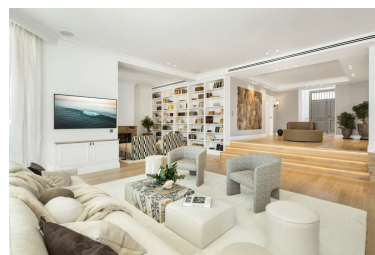

Parking places: by request

Printing day : 14th April
2026

Overview: Welcome to a magnificent 5-bedroom luxury villa nestled in the heart of Nueva Andalucía, offering the perfect combination of elegance, comfort, and a prime location.

Inside, the villa impresses with bright, open spaces filled with natural light, high ceilings, and refined neutral tones that create a warm and inviting atmosphere.

The property features multiple living areas, an exquisite custom-designed kitchen, a state-of-the-art home cinema, a wine cellar, and a fully equipped gym and spa.

Each of the five spacious bedrooms serves as a private retreat, complete with elegant en-suite bathrooms and direct access to terraces or lush outdoor spaces.

The seamless integration between indoor and outdoor living makes this villa ideal for entertaining, relaxing, and enjoying the Marbella lifestyle all year round.

The exterior is equally remarkable, boasting a spectacular swimming pool, a sunken lounge with a fireplace, and expansive terraces perfect for al fresco dining. Mature cypress trees and vibrant landscaping ensure privacy and create a ■■■■■ and serene atmosphere, while the elevated position offers beautiful views over the surrounding golf valley.