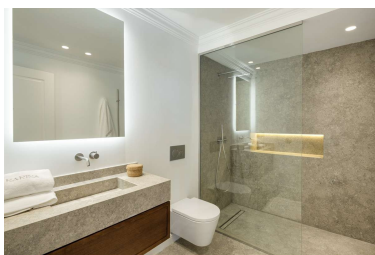

Villa in Marbella

Reference: villakarina

Bedrooms: 5

Bathrooms: 6

M²: 722

Price: 8,295,000 €

Status: Sale

Property Type: Villa

Parking places: by request

Printing day : 14th April
2026