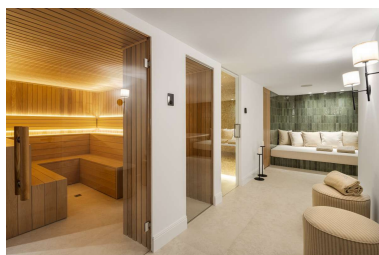

Villa in Marbella

Reference: villakarina

Bedrooms: 5

Bathrooms: 6

M²: 722

Price: 8,295,000 €

Status: Sale

Property Type: Villa

Parking places: by request

Printing day : 14th April
2026