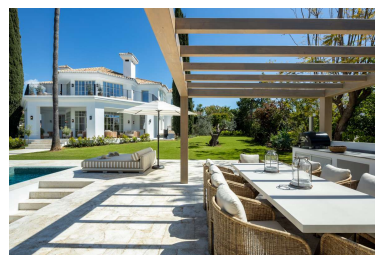

Villa in Marbella

Reference: villakarina

Bedrooms: 5

Bathrooms: 6

M²: 722

Price: 8,295,000 €

Status: Sale

Property Type: Villa

Parking places: by request

Printing day : 14th April
2026