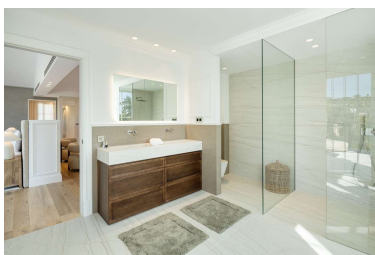

Villa in Marbella

Reference: villakarina

Bedrooms: 5

Bathrooms: 6

M²: 722

Price: 8,295,000 €

Status: Sale

Property Type: Villa

Parking places: by request

Printing day : 14th April
2026